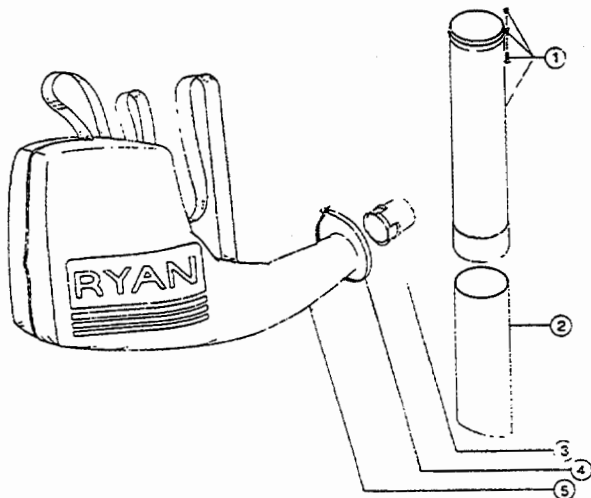

BOOM & TRIMMER PARTS - RYAN 300/300BV

Item	Part No.	Description
1	683400	Trigger Assembly
2	145562	Fuel Cap Assembly
A 3	147035	Fuel Tank
4	147036	Fuel Line Assembly
A*5	147037	Complete Fuel Tank Assembly (items 2, 3, and (2) of 4)
A 6	683817	Primer Bulb and Hose Assembly
7	147038	Switch and Lead Assembly
8	147039	Throttle Wire and Housing Assembly
9	682554	Mounting Screw Assembly
A10	147040	Cover Assembly R.H.
11	147041	Cover Assembly L.H.
12	683395	Mounting Screw Assembly
13	147042	Engine Mount Set
14	147043	Upper Blower Housing
15	147044	Mounting Screw Assembly
A16	147045	Impeller
17	147046	Mounting Bolt Assembly
18	147047	Impact Shield
19	147048	Lower Blower Housing
20	147049	Mounting Screw Assembly
21	147050	Intake Cover
22	147051	Spring Set
23	147052	Mounting Screw Assembly
24	147053	Hinge Shaft
25	147054	Clamp Assembly
26	147055	Blower Tube
27	683424	Clamp Assembly
28	145815	Fan Nozzle
A29	147356	Return Line Assembly

Optional Accessories

*	682075	Shoulder Strap
*	147541	IDC or Ryan 2-Cycle Oil (4 oz. can)
*	147072	Spark Arrestor Muffler
*	147172	Sweeper Attachment
*	147180	Leaf Bag Assembly
*	147300	Gutter Clean-Out Kit

A Parts are for serial no. 80100000-809020000.

3	147443	Fuel Tank
*5	147350	Complete Fuel Tank Assembly (items 2, 3, 4 and 29)
6	147351	Primer Bulb and Hose Assembly
10	147352	Cover Assembly R.H.
16	147353	Impeller
29	147356	Fuel Return Line Assembly

VACUUM PARTS FOR: 300 BV-147000 KIT

1	147056	Upper Vacuum Tube Assembly
2	147057	Lower Vacuum Tube
3	147058	Adapter
4	147059	Clamp
5	147060	Vacuum Bag Assembly (includes items 3 and 4)
*6	145905	Wrench

* not shown