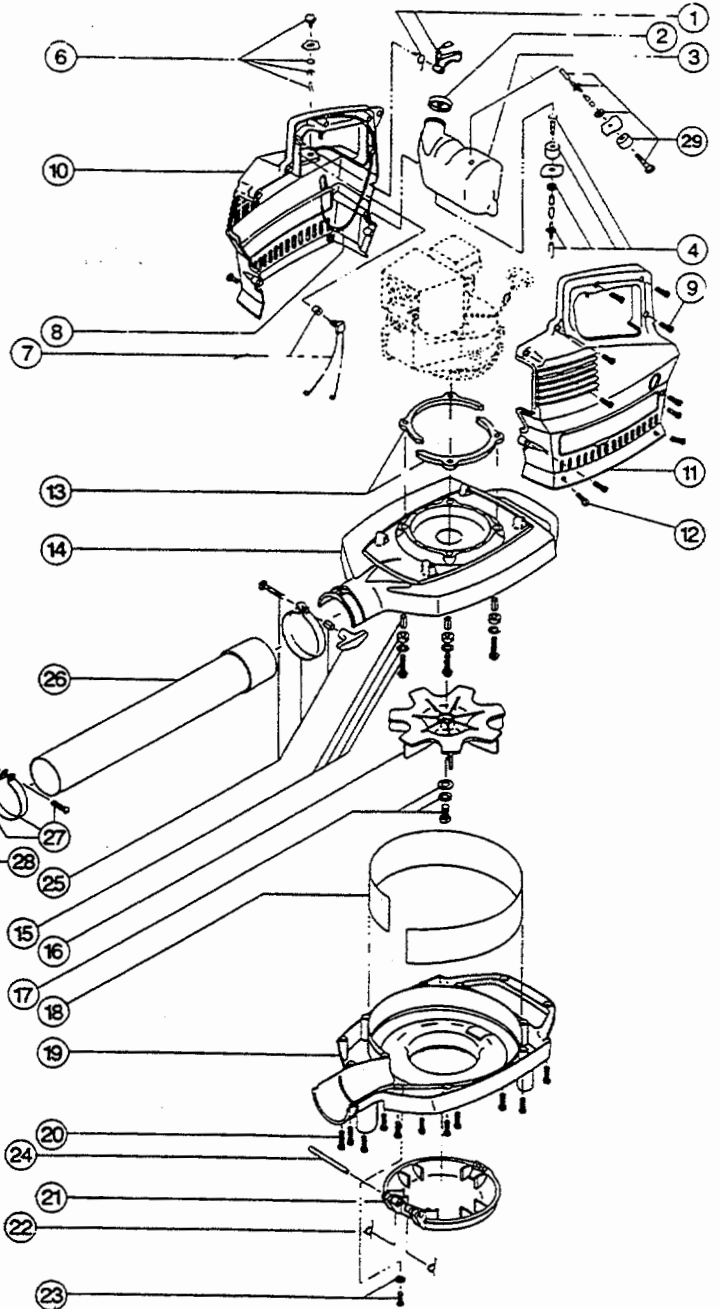

BOOM & TRIMMER PARTS - RYAN 300/300BV

Item	Part No.	Description
1	683400	Trigger Assembly
2	145562	Fuel Cap Assembly
A 3	147035	Fuel Tank
4	147036	Fuel Line Assembly
A*5	147037	Complete Fuel Tank Assembly (items 2, 3, and (2) of 4)
A 6	683817	Primer Bulb and Hose Assembly
7	147038	Switch and Lead Assembly
8	147039	Throttle Wire and Housing Assembly
9	682554	Mounting Screw Assembly
A10	147040	Cover Assembly R.H.
11	147041	Cover Assembly L.H.
12	683395	Mounting Screw Assembly
13	147042	Engine Mount Set
14	147043	Upper Blower Housing
15	147044	Mounting Screw Assembly
A16	147045	Impeller
17	147046	Mounting Bolt Assembly
18	147047	Impact Shield
19	147048	Lower Blower Housing
20	147049	Mounting Screw Assembly
21	147050	Intake Cover
22	147051	Spring Set
23	147052	Mounting Screw Assembly
24	147053	Hinge Shaft
25	147054	Clamp Assembly
26	147055	Blower Tube
27	683424	Clamp Assembly
28	145815	Fan Nozzle
A29	147356	Return Line Assembly

Optional Accessories

*	682075	Shoulder Strap
*	147541	IDC or Ryan 2-Cycle Oil (4 oz. can)
*	147072	Spark Arrestor Muffler
*	147172	Sweeper Attachment
*	147180	Leaf Bag Assembly
*	147300	Gutter Clean-Out Kit

A Parts are for serial no. 80100000-809020000.

3	147443	Fuel Tank
*5	147350	Complete Fuel Tank Assembly (items 2, 3, 4 and 29)
6	147351	Primer Bulb and Hose Assembly
10	147352	Cover Assembly R.H.
16	147353	Impeller
29	147356	Fuel Return Line Assembly

VACUUM PARTS FOR: 300 BV-147000 KIT

1	147056	Upper Vacuum Tube Assembly
2	147057	Lower Vacuum Tube
3	147058	Adapter
4	147059	Clamp
5	147060	Vacuum Bag Assembly (includes items 3 and 4)
*6	145905	Wrench

* not shown