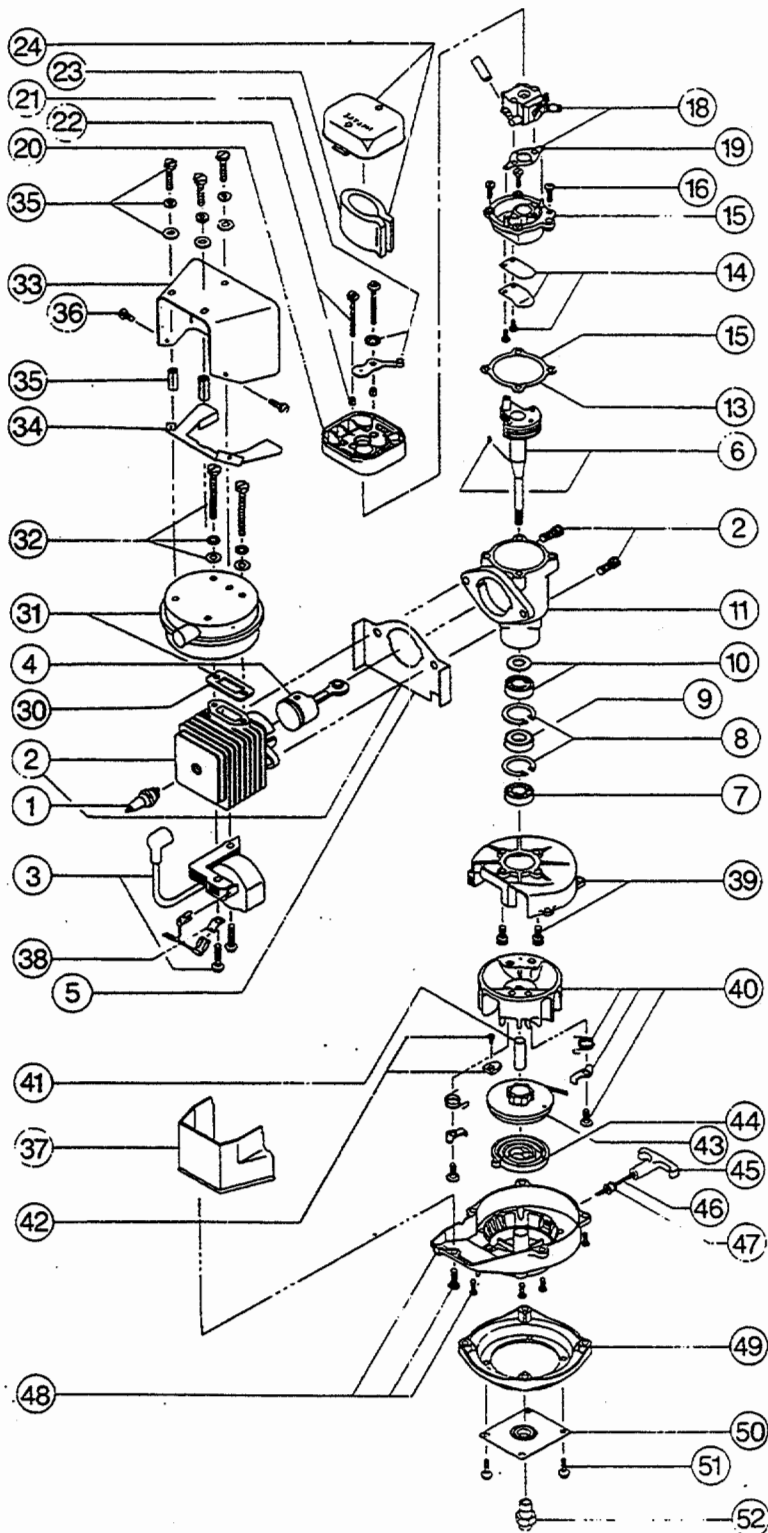

ENGINE PARTS - RYAN 300/300BV

Item	Part No.	Description
1	610311	Spark Plug
2	147011	Cylinder Assembly
3	683390	Module Assembly
4	147012	Piston and Rod Assembly
5	147013	Cylinder Gasket
6	147014	Power Shaft Assembly
7	610308	Outer Bearing
8	682040	Snap Ring Assembly
9	601309	Seal
10	682041	Inner Bearing Assembly
11	147015	Crankcase
*12	147016	Crankcase Service Assembly (items 6-11)
13	612115	Carburetor Mount Gasket (10 pack)
14	682046	Reed Assembly
15	147017	Reed Plate Assembly
16	683384	Reed Plate Mounting Screws
*17	147018	Complete Reed Plate and Reed Assembly (items 14-16)
A18	683814	Carburetor and Primer Assembly
19	610675	Carburetor Gasket (10 pack)
20	147019	Air Cleaner Base
21	683380	Choke Lever Assembly
22	147020	Mounting Bolt Assembly
23	612111	Air Cleaner Filter
24	683378	Air Cleaner Cover Assembly
*25	682507	Piston Ring
*26	610676	Flywheel Key (10 pack)
*27	147021	Engine Gasket Kit
A*28	147022	O.E.M. Carburetor Repair Kit
A*29	147023	Gasket-Diaphragm Repair Kit
30	610672	Exhaust Gasket (10 pack)
31	147024	Muffler Assembly
32	147068	Muffler Mounting Bolt Assembly
33	147025	Air Deflector
34	147026	Lower Deflector Plate
35	147027	Mounting Bolt Assembly
36	147028	Mounting Screw Assembly
37	611060	Shroud Extension
38	611063	Ground Tab
39	153520	Shroud Assembly
40	153624	Flywheel Assembly
41	147029	Spacer
42	682546	Pulley Retainer Assembly
43	683856	Recoil Pulley Assembly
44	613102	Recoil Spring
45	610300	Pull Handle
A 46	147030	Rope
47	611061	Rope Guide
48	683600	Starter Housing Assembly
49	147031	Engine Adaptor
50	147032	Bearing Plate Assembly
51	147033	Mounting Screw Assembly
52	147034	Crank Shaft Extension

A Parts are for serial no. 801000000 thru 809020000.

18	683973	Carburetor Assembly
*28	153308	O.E.M. Carburetor Repair Kit
*29	153309	Gasket-Diaphragm Repair Kit
46	613103	Rope

* not shown

BOOM & TRIMMER PARTS - RYAN 300/300BV